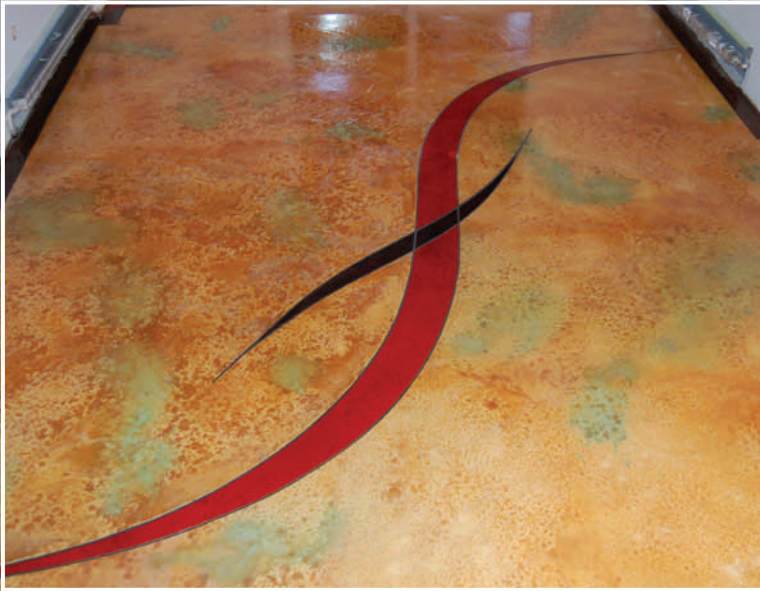

## RESIDENTIAL INTERIORS

Because of concrete's porous qualities and neutral tone, it is the perfect blank canvas for topically applied color. Using acid-based chemical stains, decorative concrete contractors have been able to achieve rich, earth-toned color schemes resembling natural stone, marble, wood, or even leather, giving a completely custom look to cement floors, concrete driveways, patios, walkways, pool decks, concrete walls and more.

Each concrete slab will accept the stain in varying degrees of intensity, creating natural color variations that bring character and distinction to each project. What acid stains don't offer is a broad color selection. You'll mostly find them in a limited array of subtle earth tones, such as tans, browns, terra cottas, and soft blue-greens. But newer products on the market such as water-based penetrating stains and water- and solvent-based concrete dyes are greatly expanding the artist's palette with colors ranging from soft pastels to vivid reds, oranges, yellows, and purples.