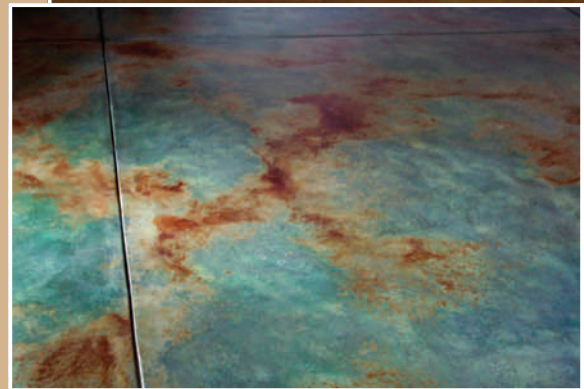

## RESIDENTIAL INTERIORS

Because of concrete's porous qualities and neutral tone, it is the perfect blank canvas for topically applied color. Using acid-based chemical stains, decorative concrete contractors have been able to achieve rich, earth-toned color schemes resembling natural stone, marble, wood, or even leather, giving a completely custom look to cement floors, concrete driveways, patios, walkways, pool decks, concrete walls and more.

Each concrete slab will accept the stain in varying degrees of intensity, creating natural color variations that bring character and distinction to each project. What acid stains don't offer is a broad color selection. You'll mostly find them in a limited array of subtle earth tones, such as tans, browns, terra cottas, and soft blue-greens. But newer products on the market such as water-based penetrating stains and water- and solvent-based concrete dyes are greatly expanding the artist's palette with colors ranging from soft pastels to vivid reds, oranges, yellows, and purples.